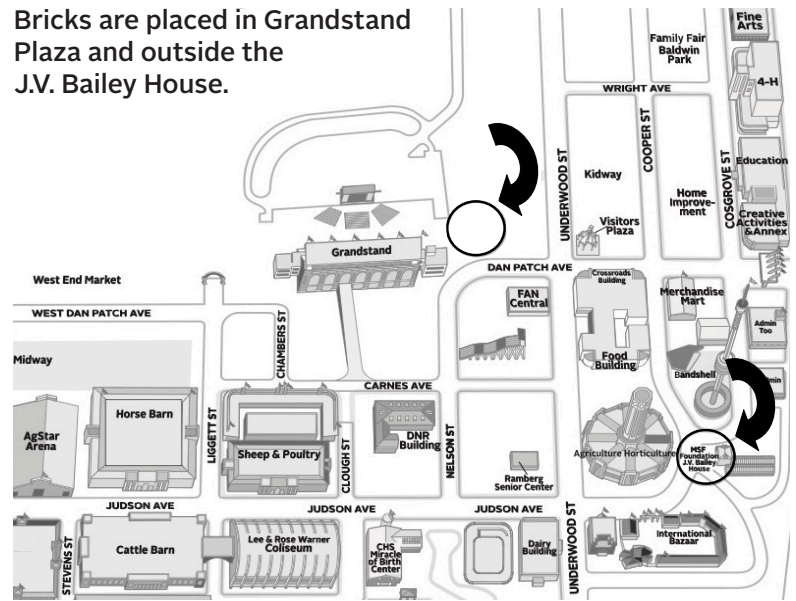

Personalization

Each brick can be engraved with up to 6 lines, 15 characters per line (including spaces and punctuation). Approved logos and graphics may be added for an extra fee of $50.

The Minnesota State Fair Foundation reserves the right to edit or reject submissions. To ensure accuracy, a certificate will be mailed for confirmation.

All Friends of the Fair Receive:

- Friend of the Fair ribbon
- Blue Ribbon Bargain Book
- State Fair annual pin
- Discount at State FairWear Shops during the fair
- An invitation to fairtime hospitality at the J.V. Bailey House

Benefits by Gift Level:

Blue Ribbon ($250)

- Four State Fair admission tickets
- Access to Friends of the Fair Fan Club seating for any four Grandstand shows (up to four tickets per show)
- Personalized recognition brick on the fairgrounds.

Rose Ribbon ($500)

- Four State Fair admission tickets
- Access to Friends of the Fair Fan Club seating for all Grandstand shows (up to four tickets per show)
- Personalized recognition brick on the fairgrounds.

Purple Ribbon ($1,000)

- Four State Fair admission tickets
- Access to Friends of the Fair Fan Club seating for all Grandstand shows (up to four tickets per show)
- Personalized recognition brick on the fairgrounds.

Please visit www.msffoundation.org for a full list of Friends of the Fair benefits.

Bricks are placed in Grandstand Plaza and outside the J.V. Bailey House.

Please complete your desired brick text (print clearly):

Brick Location

(please check one):

1. ☐ J.V. Bailey House
   ☐ Grandstand Plaza

Brick Guidelines:

- The Minnesota State Fair Foundation reserves the right to reject or edit submissions.
- To ensure accuracy, a confirmation will be sent upon receipt.
- Five-year limited warranty.

LINE 1:	____
LINE 2:	____
LINE 3:	____
LINE 4:	____
LINE 5:	____
LINE 6:	____