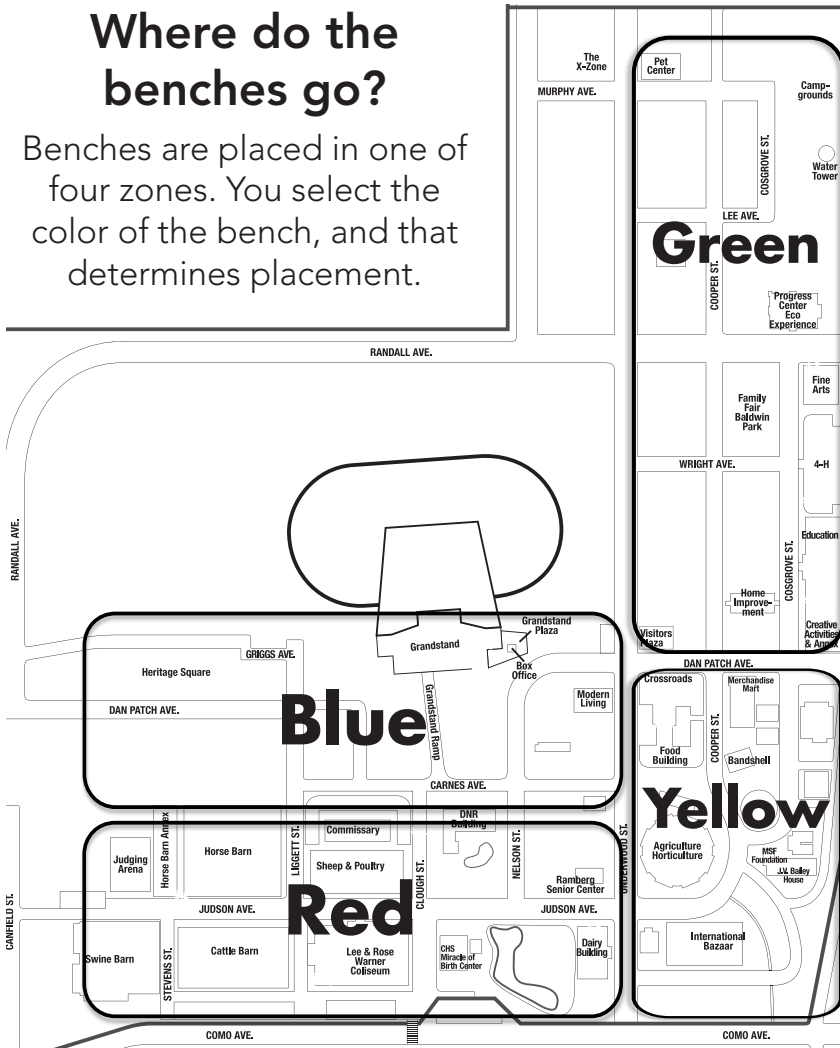

Where: Benches are placed in one of four zones. You select the color of the bench, which determines placement (see other side). Bench colors are blue, red, yellow or green. Special placement requests may be made for the first year.

Recognition Benches at the Minnesota State Fair

Benches must be ordered by July 1 for placement at this year's State Fair.

Name(s) _____

Address _____

City _____

State _____

Zip _____

Phone _____

Card Number _____

Expiration Date _____

Signature _____

Where do the benches go?

Benches are placed in one of four zones. You select the color of the bench, and that determines placement.

Become a *Friend of the Fair*

Bench Backrest Text (please print clearly):

--	--	--	--	--	--	--	--	--	--	--	--	--	--	--

Bench Color: Blue Green Red Yellow

Attached Sign Text:

Please write or type text for the attached sign on a separate sheet of paper. The sign is eight inches long and six and a half inches wide. There is no limit to the amount of text on the sign. However, most signs feature about six lines of text with 15 characters in each line. Photos and logos may be added to the sign.